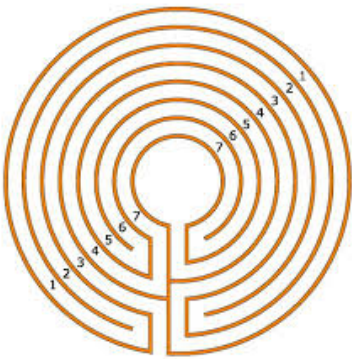

7 CIRCUIT LABYRINTH DESIGNS

Ideal for public and community spaces with a medium path length.

1

2

3

4

5

6